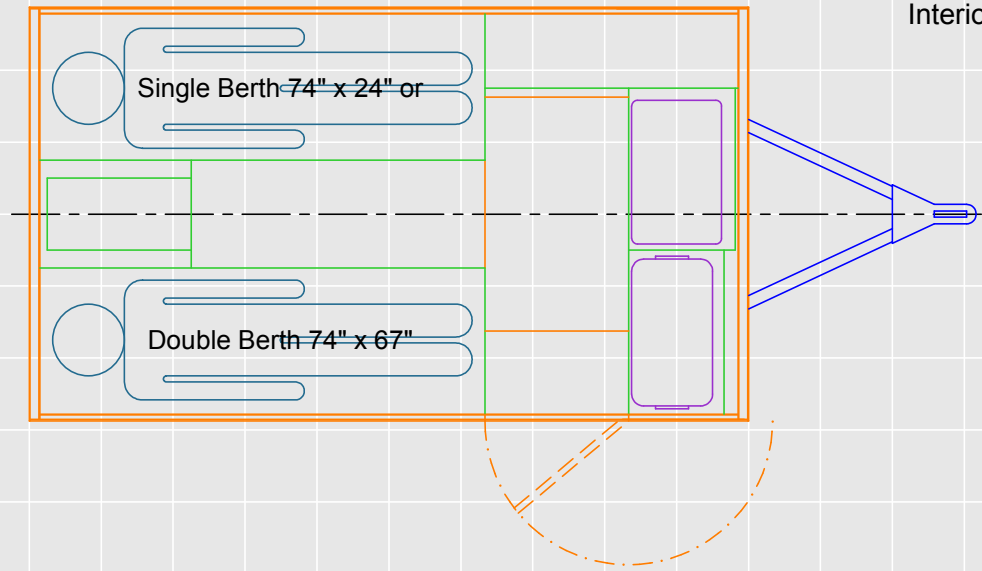

WIDGET 6  
Body 120" L x 69" W x 69" H

WIDGET 6  
Interior 1

80" wide vehicle  
rotated 70 deg

WIDGET 6  
Interior 2

Person 69" tall