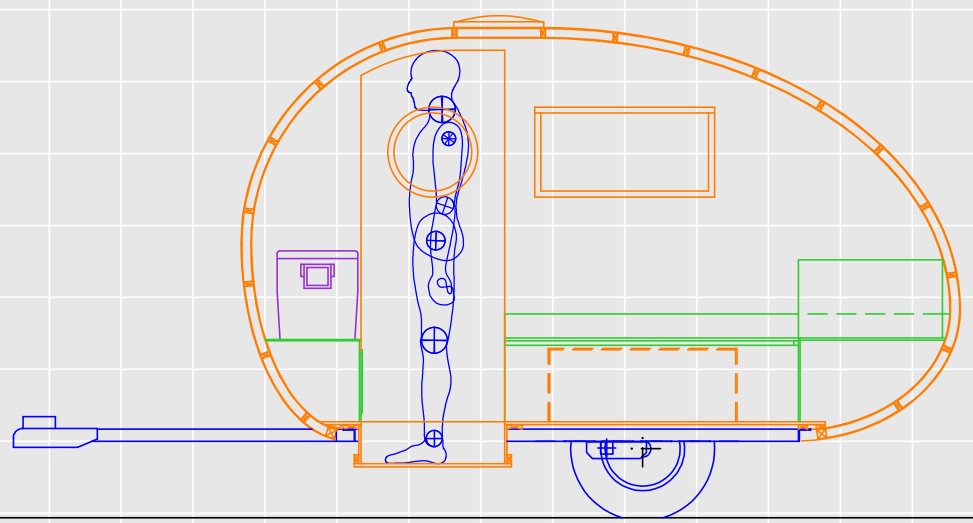

WIDGET 6  
Body 120" L x 69" W x 69" H

WIDGET 6  
Interior 1

80" wide vehicle  
rotated 70 deg

WIDGET 6  
Interior 2

Person 69" tall