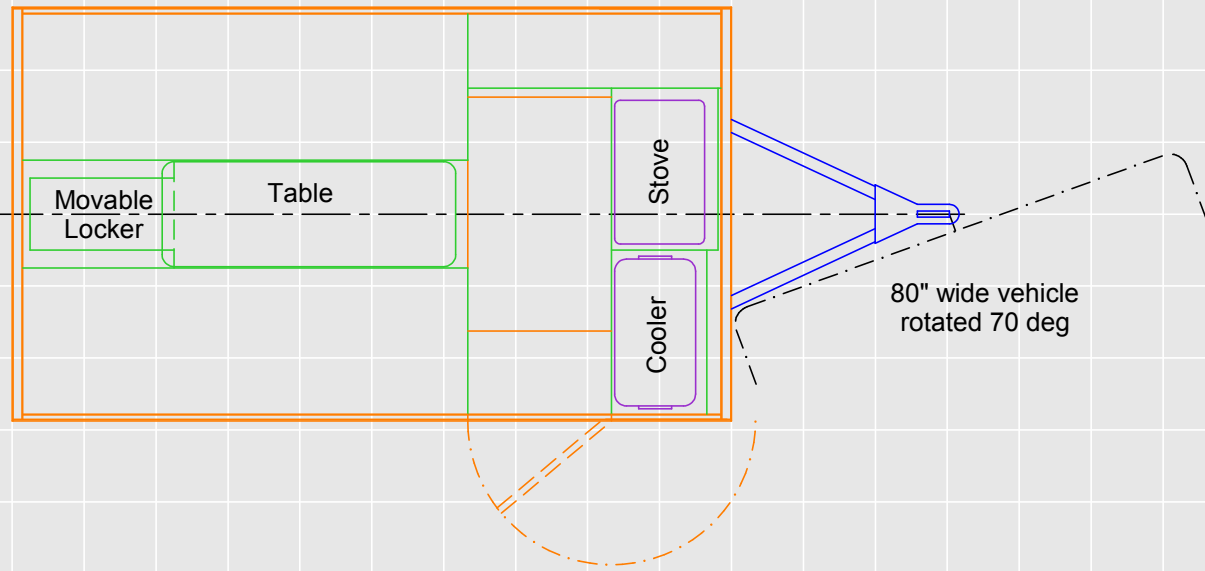

WIDGET 6  
Body 120" L x 69" W x 69" H

WIDGET 6  
Interior 1

80" wide vehicle  
rotated 70 deg

WIDGET 6  
Interior 2

Person 69" tall