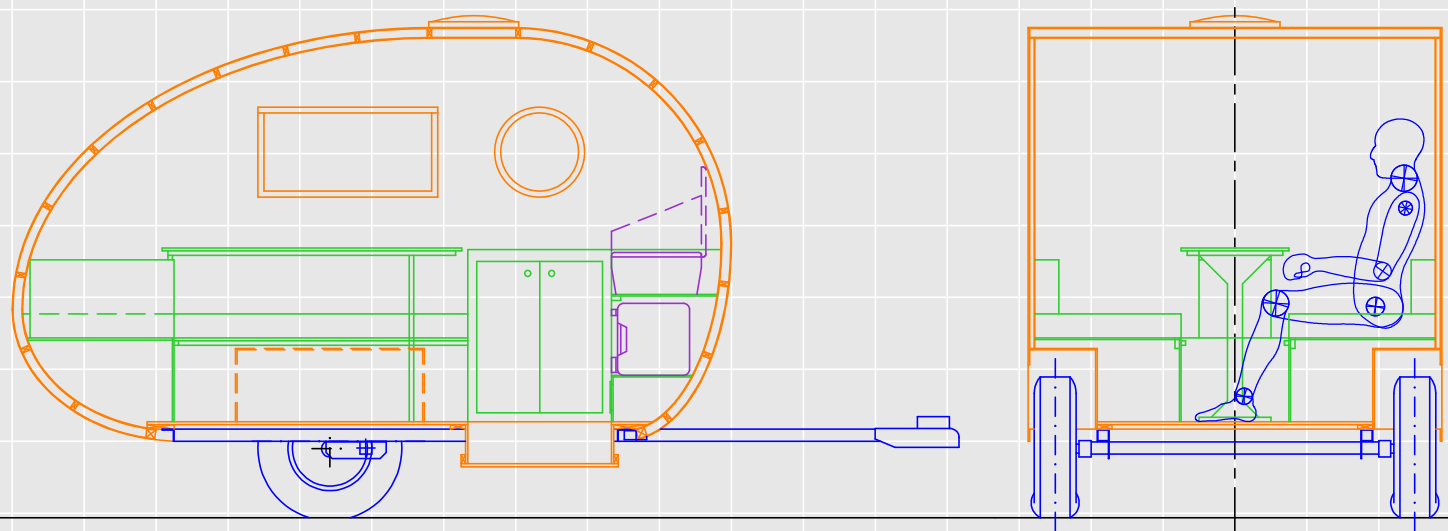

WIDGET 6  
Body 120" L x 69" W x 69" H

WIDGET 6  
Interior 1

80" wide vehicle  
rotated 70 deg

WIDGET 6  
Interior 2

Person 69" tall