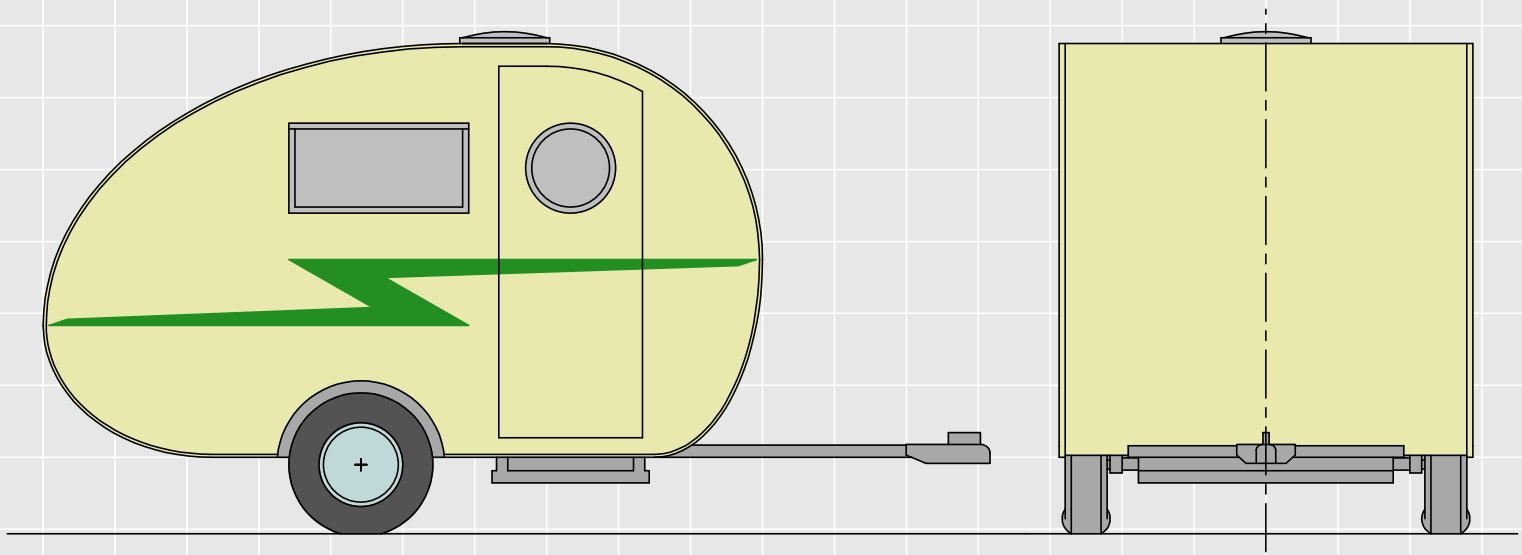

WIDGET 6  
Body 120" L x 69" W x 69" H

WIDGET 6  
Interior 1

80" wide vehicle  
rotated 70 deg

WIDGET 6  
Interior 2

Person 69" tall