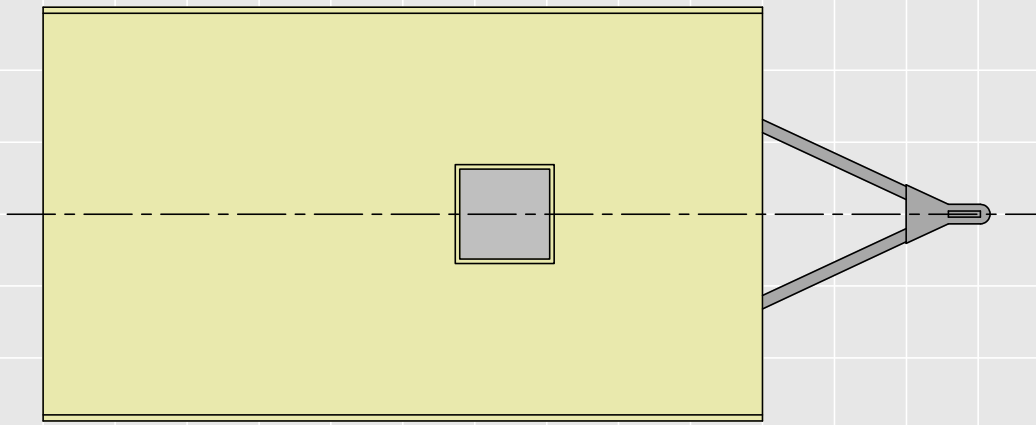

WIDGET 6  
Body 120" L x 69" W x 69" H

WIDGET 6  
Interior 1

80" wide vehicle  
rotated 70 deg

WIDGET 6  
Interior 2

Person 69" tall