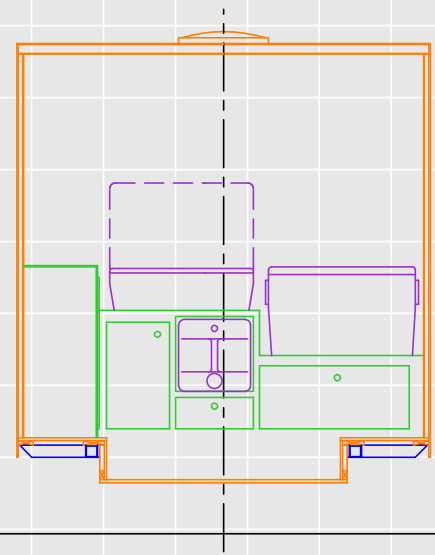

WIDGET 6  
Body 120" L x 69" W x 69" H

WIDGET 6  
Interior 1

80" wide vehicle  
rotated 70 deg

WIDGET 6  
Interior 2

Person 69" tall