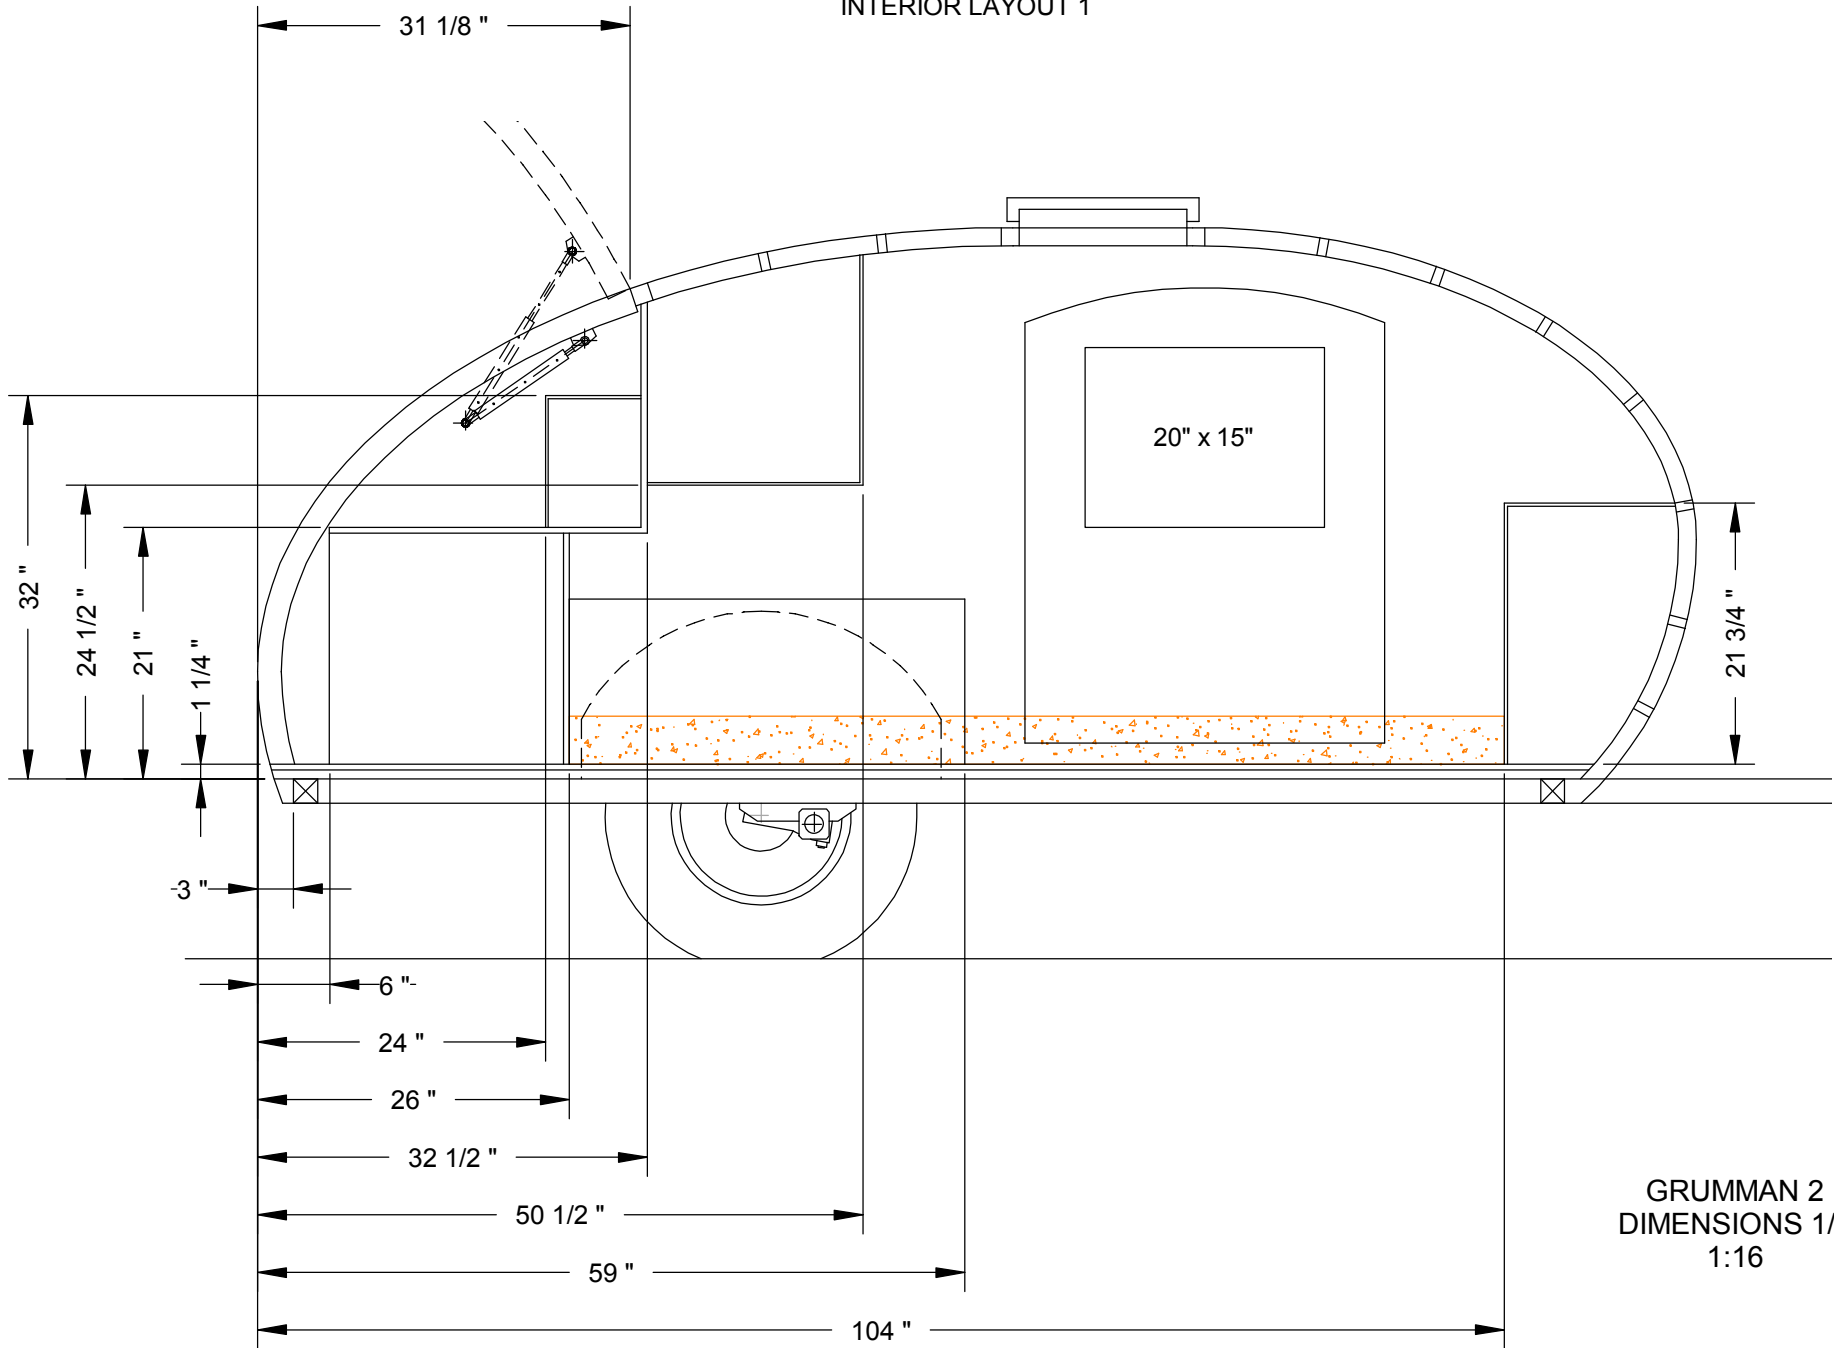

GRUMMAN 2
EXTERIOR
1:24

INTERIOR LAYOUT 1

GRUMMAN 2
INTERIOR 1/2
1:24

GRUMMAN 2
INTERIOR 2/2
1:24

INTERIOR LAYOUT 2

FIBERGLASS FENDER

PLYWOOD FENDER

GRUMMAN 2
FENDERS
1:6

GRUMMAN 2
CHASSIS
1:24

INTERIOR LAYOUT 1

GRUMMAN 2
DIMENSIONS 1/2
1:16

INTERIOR LAYOUT 2

GRUMMAN 2
DIMENSIONS 2/2
1:16