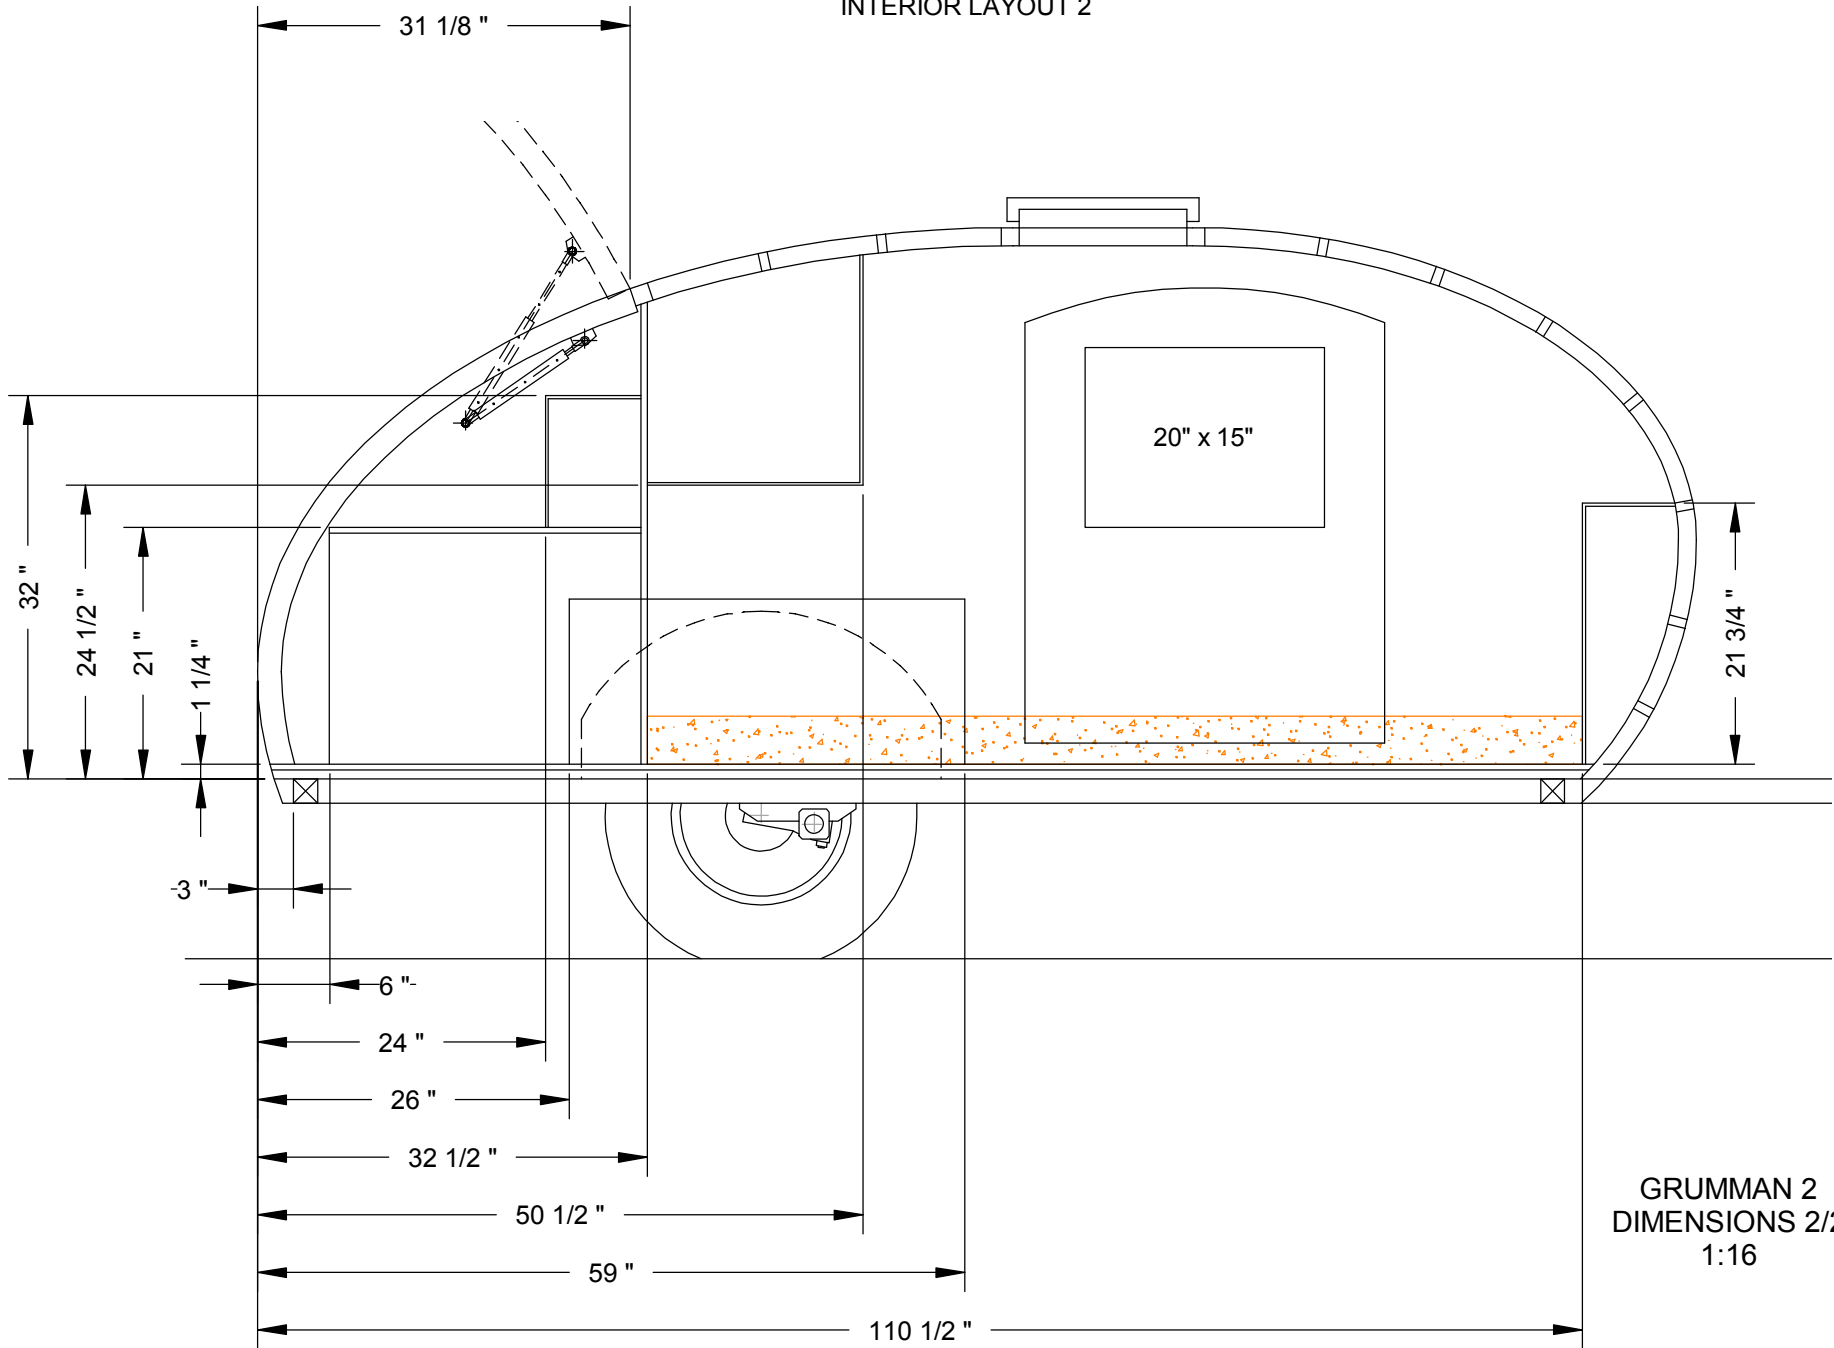

GRUMMAN 2
EXTERIOR
1:24

INTERIOR LAYOUT 1

GRUMMAN 2
INTERIOR 1/2
1:24

GRUMMAN 2
INTERIOR 2/2
1:24

INTERIOR LAYOUT 2

FIBERGLASS FENDER

PLYWOOD FENDER

GRUMMAN 2
FENDERS
1:6

GRUMMAN 2
CHASSIS
1:24

INTERIOR LAYOUT 1

GRUMMAN 2
DIMENSIONS 1/2
1:16

INTERIOR LAYOUT 2

GRUMMAN 2
DIMENSIONS 2/2
1:16