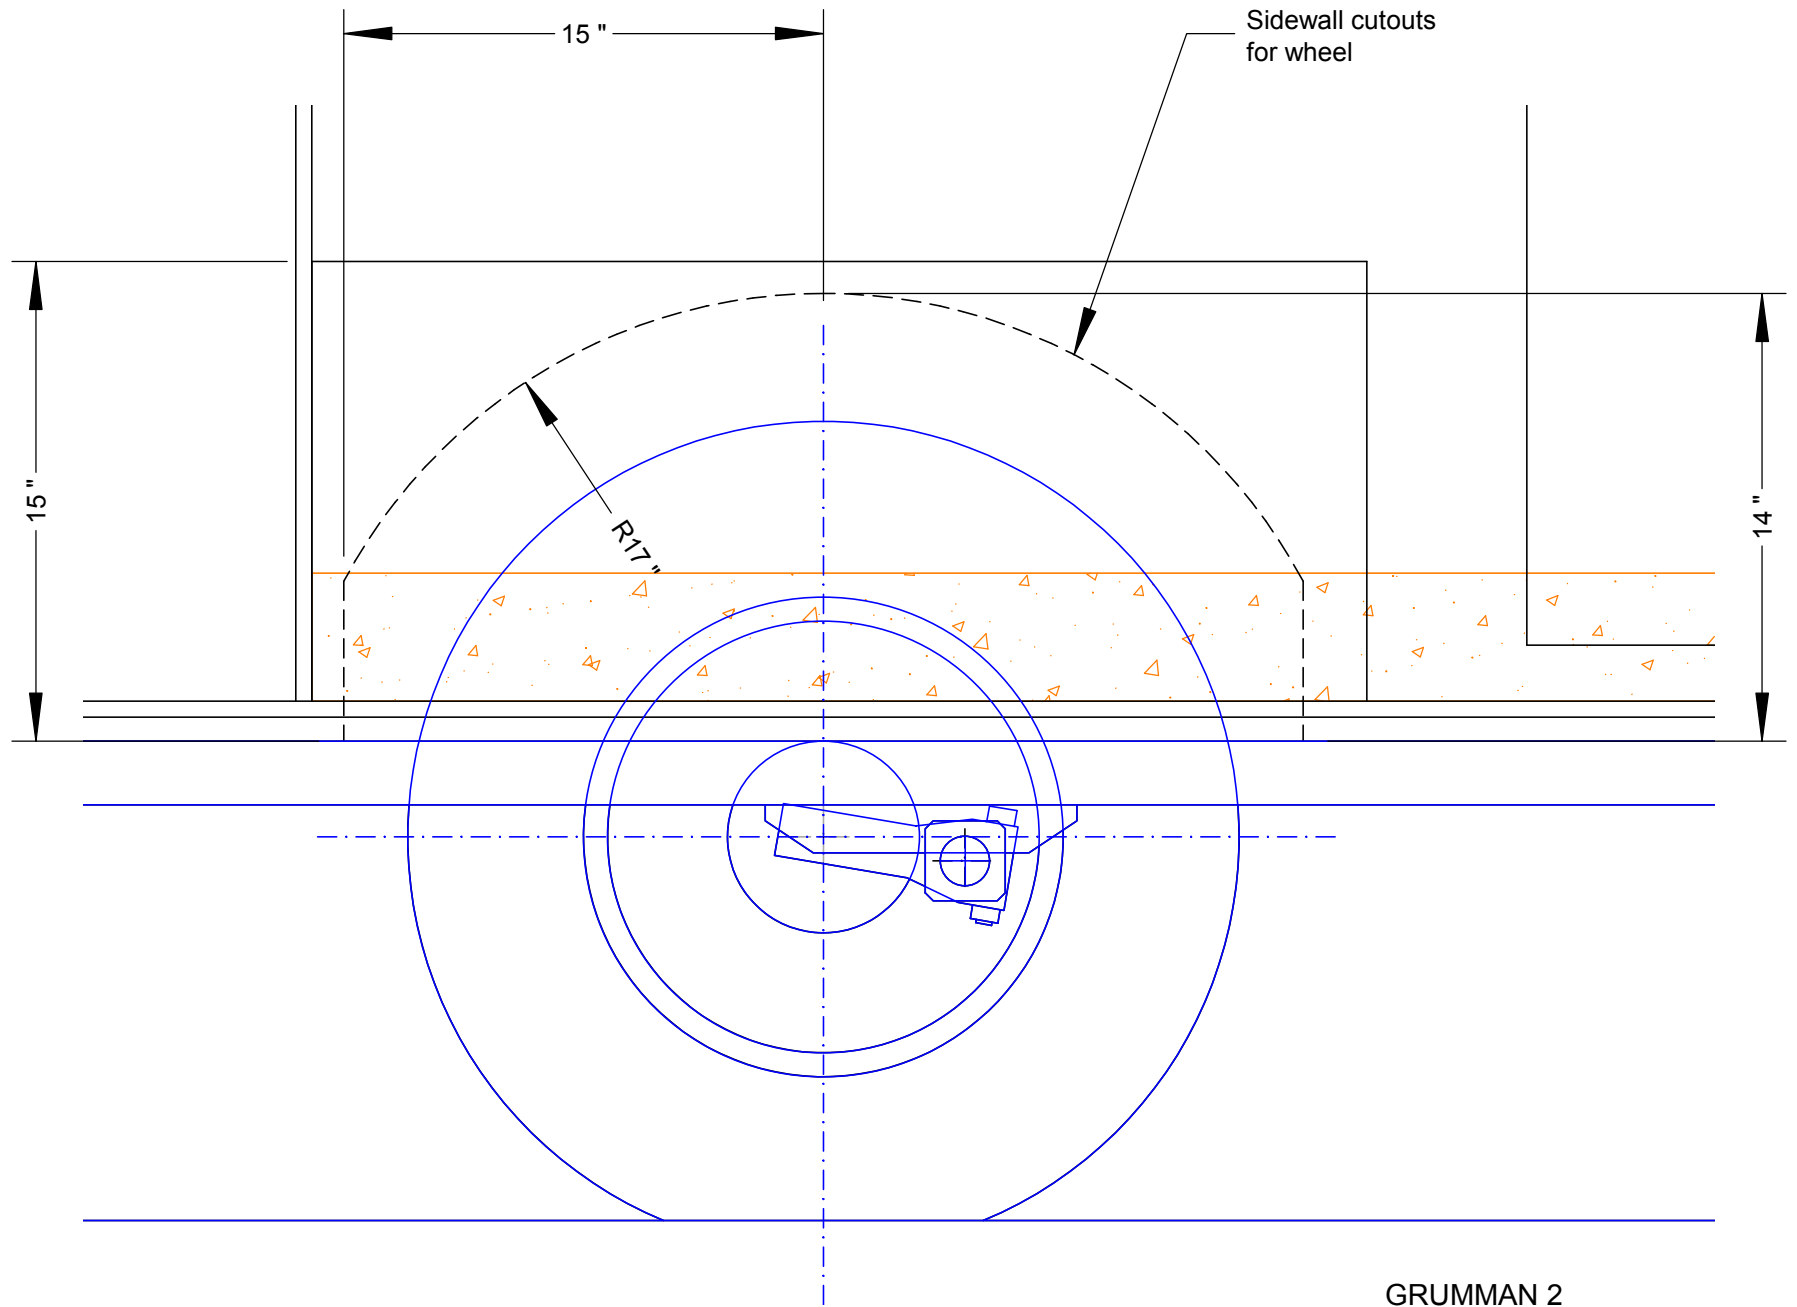

GRUMMAN 2
EXTERIOR
1:24

INTERIOR LAYOUT 1

GRUMMAN 2
INTERIOR 1/2
1:24

GRUMMAN 2
INTERIOR 2/2
1:24

INTERIOR LAYOUT 2

FIBERGLASS FENDER

PLYWOOD FENDER

GRUMMAN 2
FENDERS
1:6

GRUMMAN 2
CHASSIS
1:24

INTERIOR LAYOUT 1

GRUMMAN 2
DIMENSIONS 1/2
1:16

INTERIOR LAYOUT 2

GRUMMAN 2
DIMENSIONS 2/2
1:16